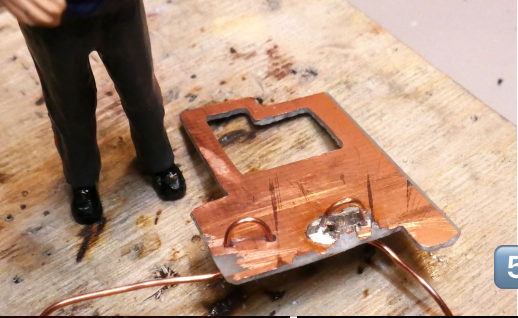

100 mm

Fine Models' E71
Scale 1 = 1/32
Driver mr. Lutz
Hand work

Øyvind Teig
Trondheim
12.2021