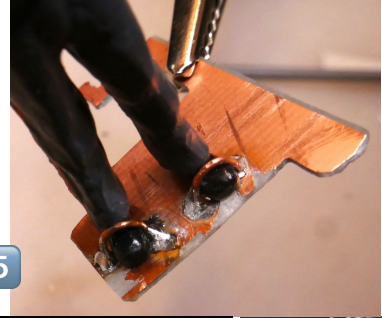

100 mm

Fine Models' E71
Scale 1 = 1/32
Driver mr. Lutz
Hand work

Øyvind Teig
Trondheim
12.2021