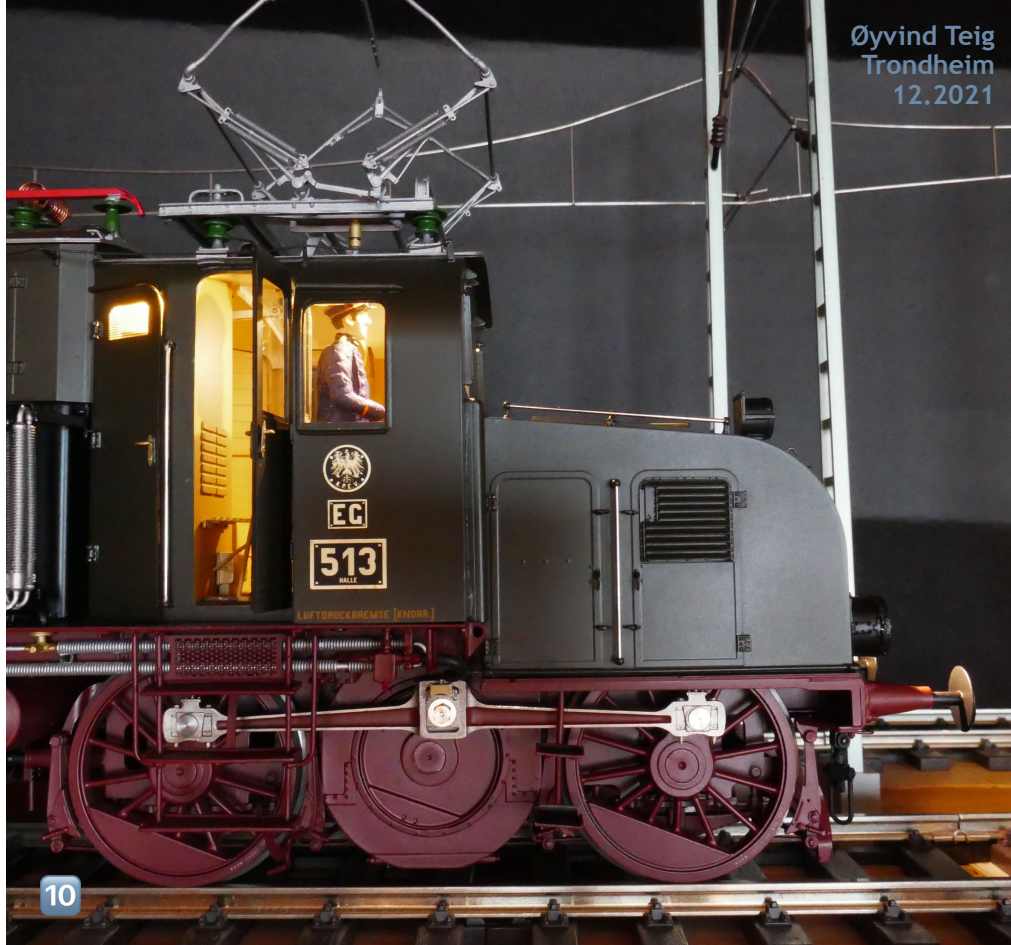

100 mm

Fine Models' E71
Scale 1 = 1/32
Driver mr. Lutz
Hand work

Øyvind Teig
Trondheim
12.2021