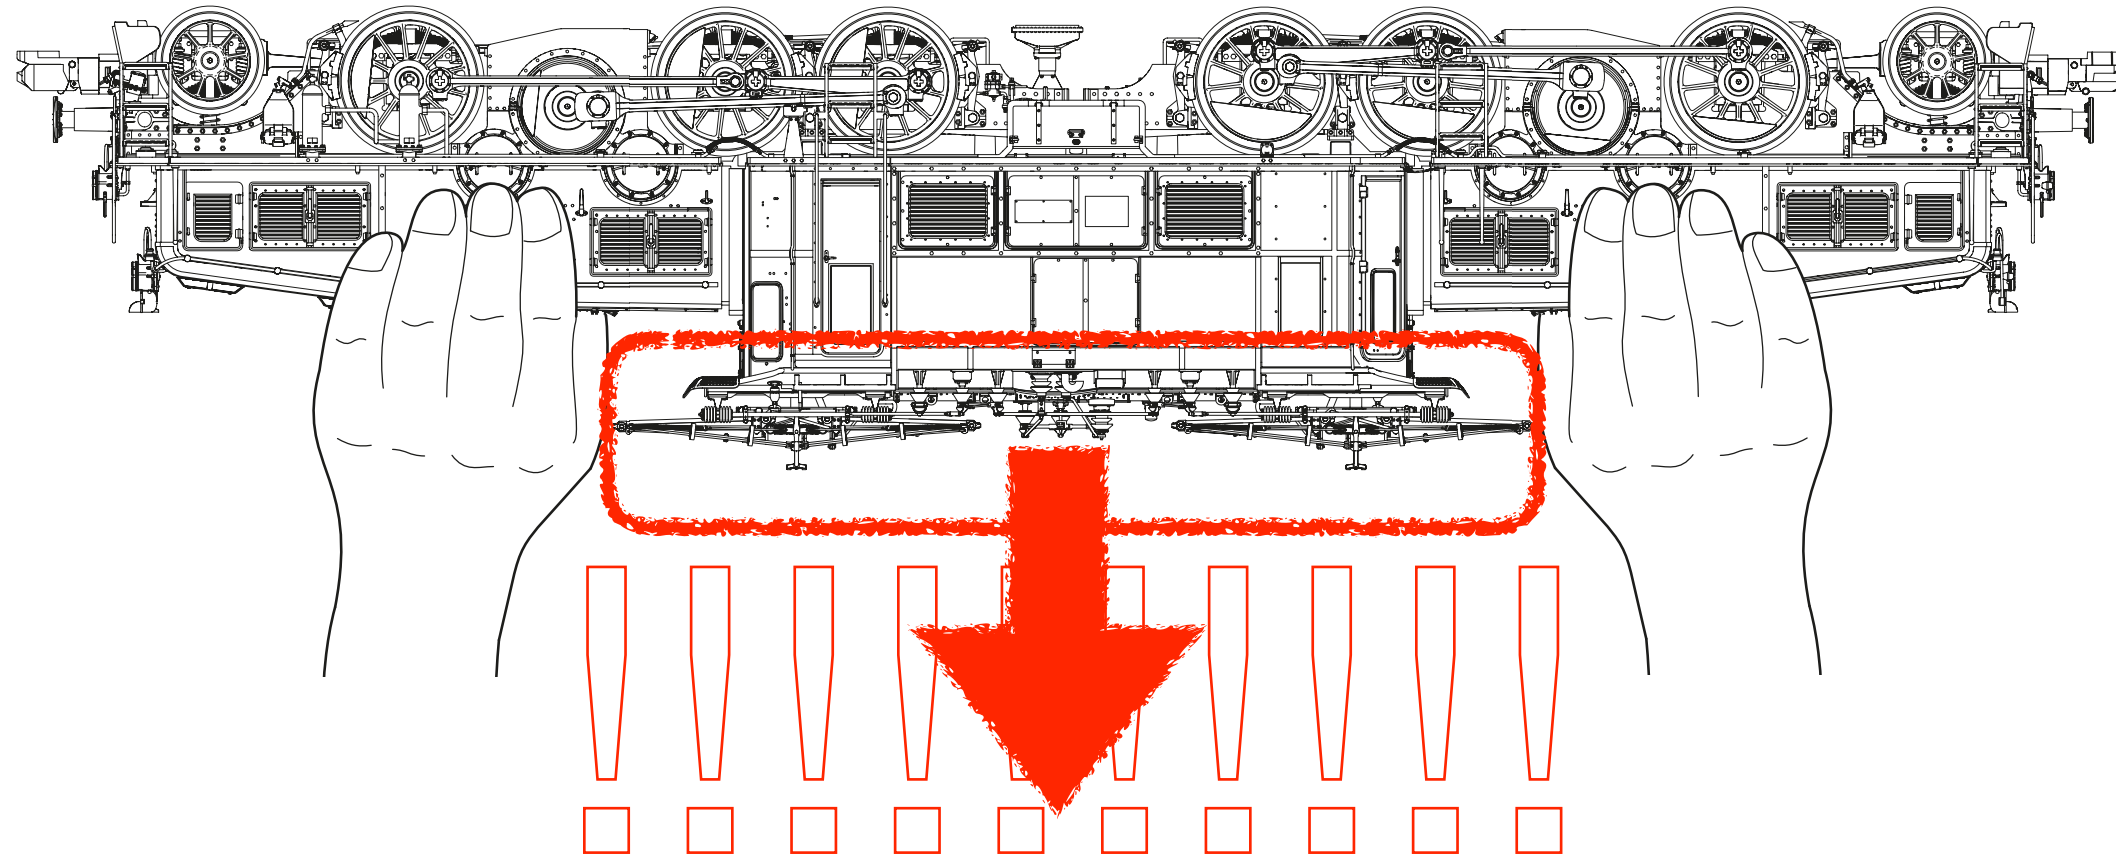

märklin 55681 SBB Ce 6/8 III

Figure above designed by Øyvind Teig from the PDF of this booklet (319475/0119/Sm3Kb)

märklin
1

Modell der Elektrolokomotive Ce 6/8 III 14305 SBB Historic

55681